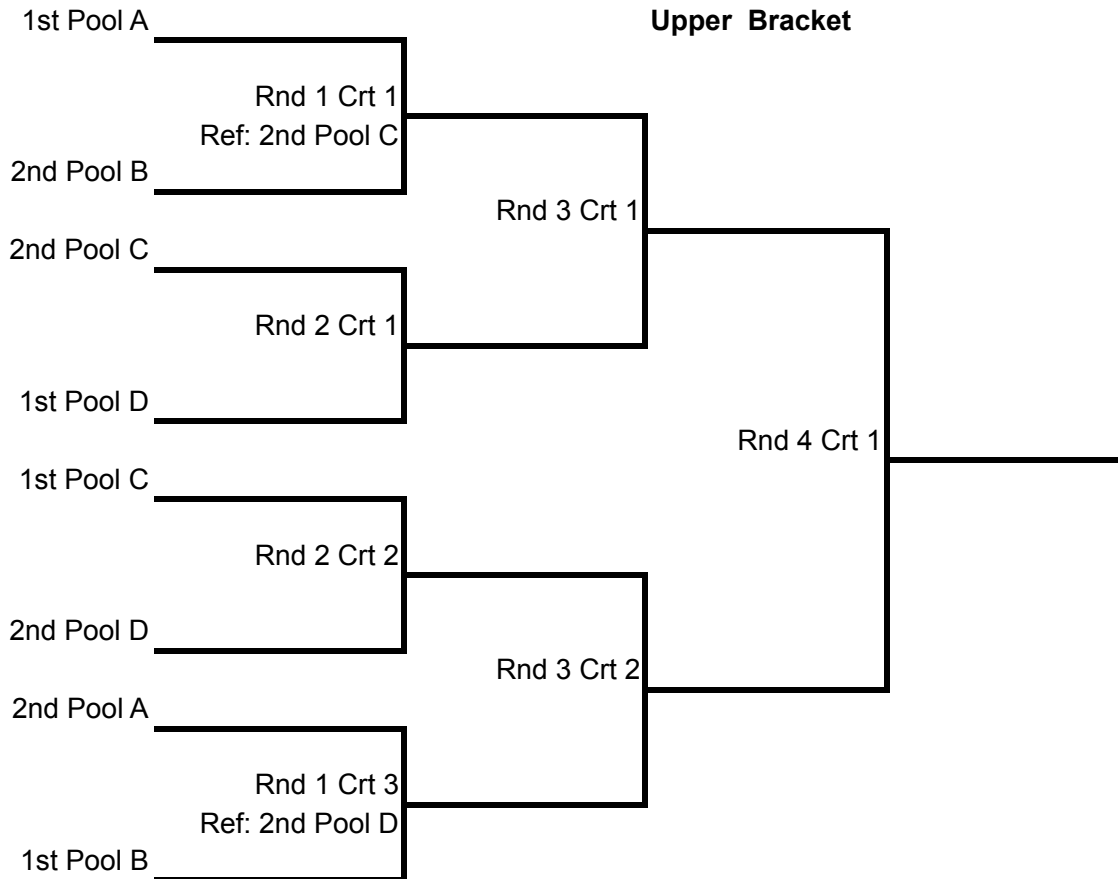

HEART OF AMERICA REGION TOURNAMENT

16 team tournament

Division

HEART OF AMERICA REGION TOURNAMENT

16 team tournament

Division

Lower Bracket