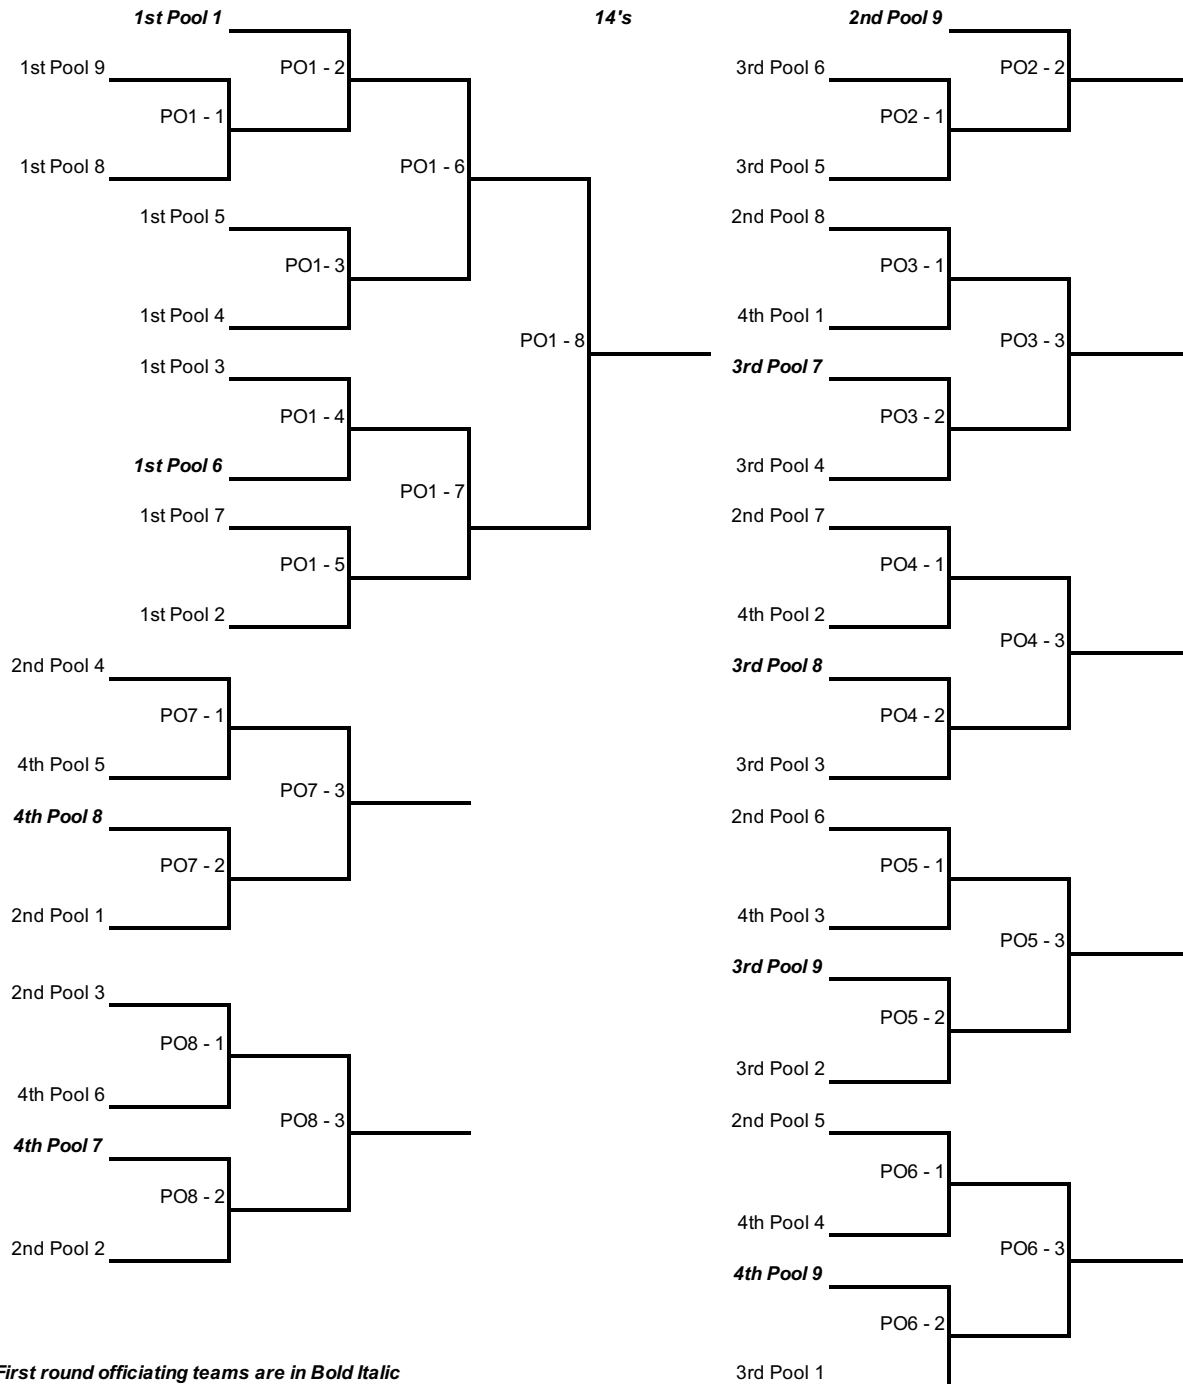

Seeding is according to final 2021-2022 season ranking in 13's Division.

New clubs or teams from clubs who had no equivalent in the 13's division last year are seeded lowest.

Playing Schedule 4 team pools

Match	Time	Play	Ref
1	8:00 AM	1 vs 4	2
2	8:50 AM	2 vs 3	1
3		1 vs 3	4
4		2 vs 4	1
5		3 vs 4	2
6		1 vs 2	3

4-team pools: 2 sets to 25 points, starting at 4-4

Playoff matches: Best 2 out of 3 sets. First 2 sets start at 4-4 and go to 25 points. Third set, if needed, start at 0-0 to 15 points

No tie-breaking matches will be played unless all tie-breaking criteria are exhausted.

Winners of each pool go to Powerleague. These teams will play a single elimination playoff for seeding purposes only

These matches will be a single set to 25 points, starting at 4-4

Numbers 2, 3 & 4 from each pool will be seeded into seven playoff brackets

The seven winners of these brackets qualify for the Powerleague