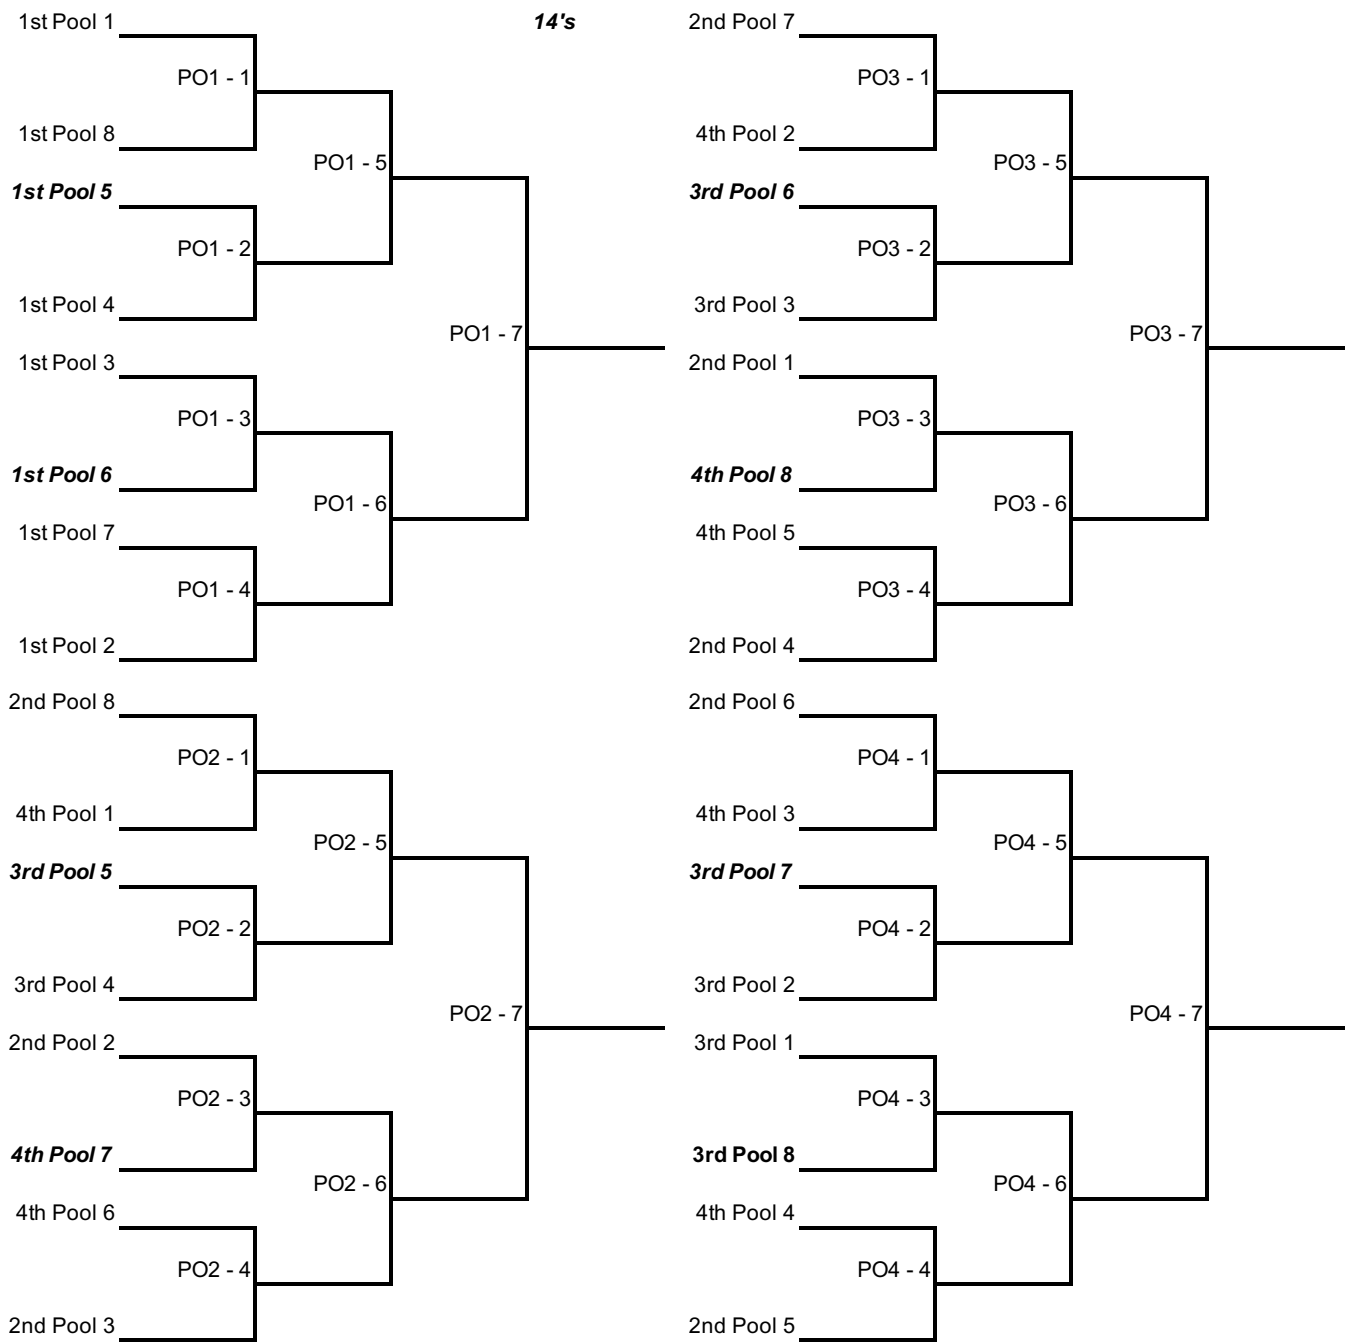

Seeding is according to final 2022-2023 season ranking in 13's Division for the teams with a top 20 finish.
Teams that played in the Pre-Qualifier are seeded according to the results of that event, after the top 20 teams

Playing Schedule All Pools

Match	Time	Play	Ref
1	8:00 AM	1 vs 4	2
2	8:50 AM	2 vs 3	1
3		1 vs 3	4
4		2 vs 4	1
5		3 vs 4	2
6		1 vs 2	3

Pool matches are 2 sets to 25 points, starting at 4-4

All Playoff matches are best 2 out of 3 sets

Winners of each pool go to Powerleague I. These teams will play a single elimination playoff for seeding purposes only (Playoff 1)

Numbers 2, 3 & 4 from each pool will be seeded into three 8-team playoff brackets: Playoff 2, 3 & 4 (each bracket will have some 2nd, 3rd and 4th place finishers in it). The three winners of these brackets qualify for Powerleague I (Winners of match (7)) The next 3 teams from each playoff bracket will go to Powerleague II (Winners of Matches (5), (6), and the loser of match (7) The losers of the first round of these brackets do not qualify for a Powerleague this season (Losers of matches (1), (2), (3) and (4) in playoff brackets 2, 3 and 4).