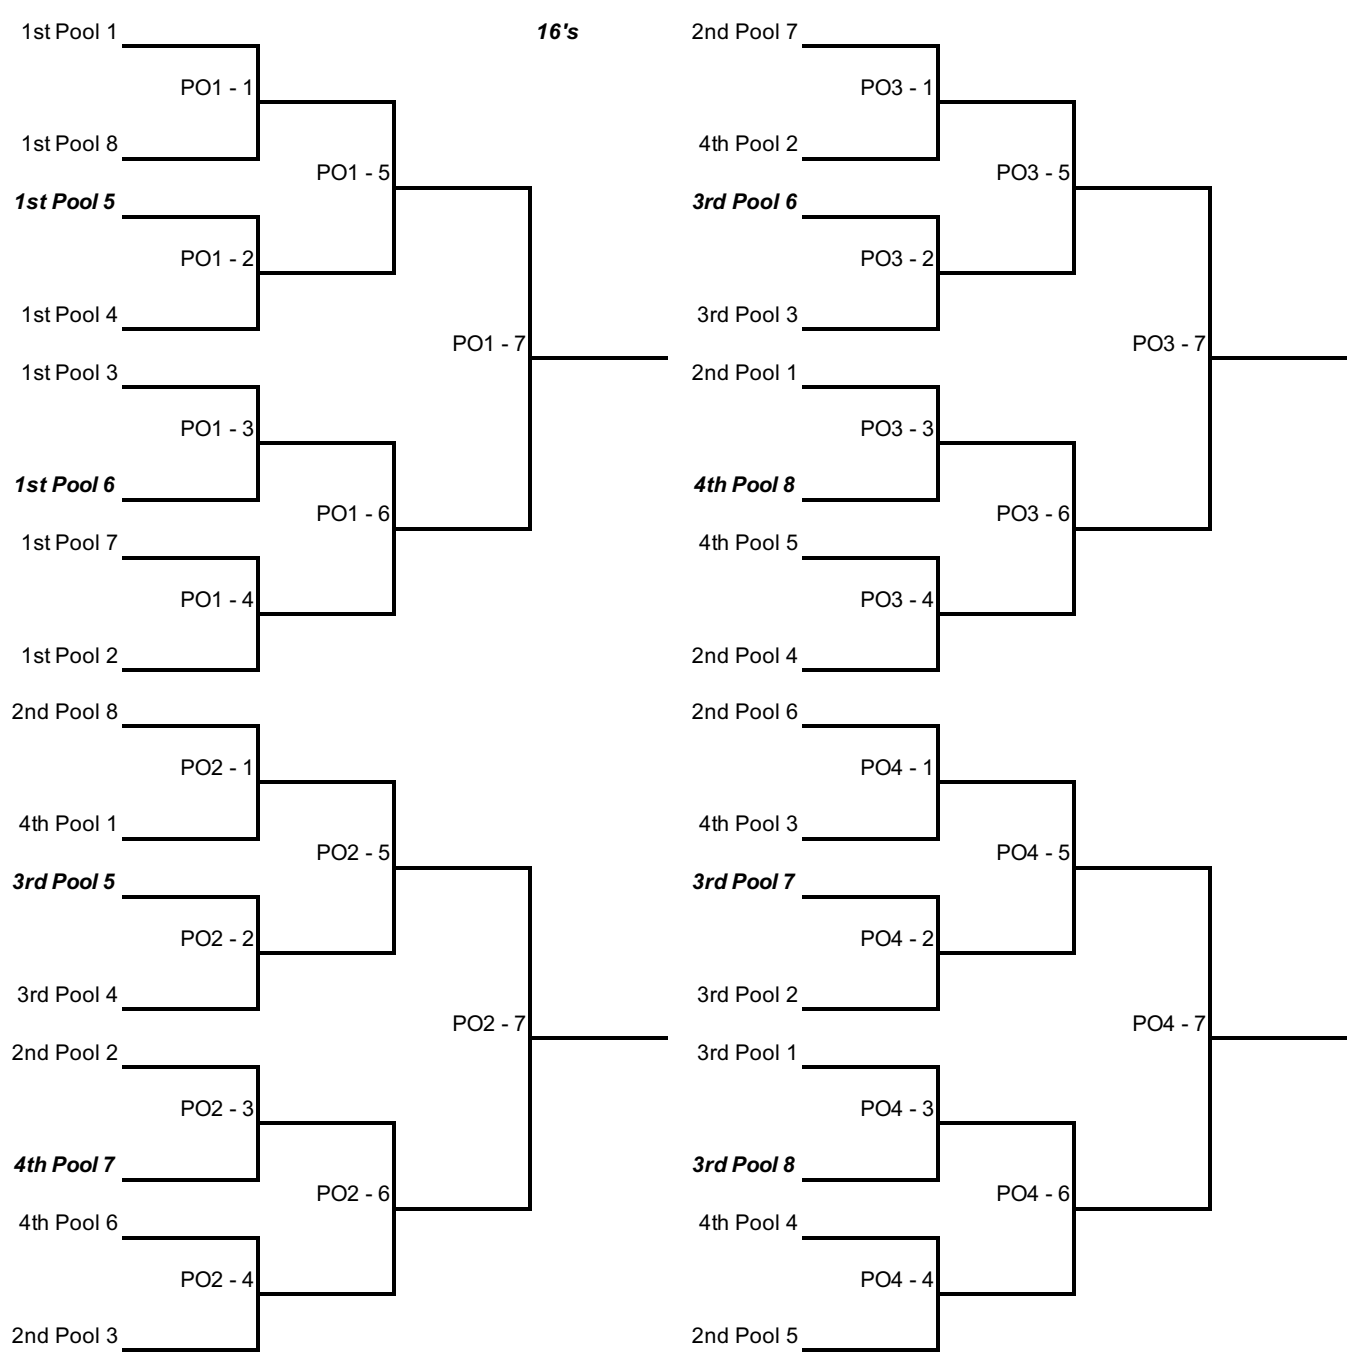

Seeding is according to final 2022-2023 season ranking in 16's Division for the teams with a top 20 finish. Teams that played in the Pre-Qualifier are seeded according to the results of that event, after the top 20 teams

### Playing Schedule All Pools

Match	Time	Play	Ref
1	8:00 AM	1 vs 4	2
2	8:50 AM	2 vs 3	1
3		1 vs 3	4
4		2 vs 4	1
5		3 vs 4	2
6		1 vs 2	3

Pool matches are 2 sets to 25 points, starting at 4-4

All Playoff matches are best 2 out of 3 sets

Winners of each pool go to Powerleague I. These teams will play a single elimination playoff for seeding purposes only (Playoff 1)

Numbers 2, 3 & 4 from each pool will be seeded into three 8-team playoff brackets: Playoff 2, 3 & 4 (each bracket will have some 2nd, 3rd and 4th place finishers in it). The three winners of these brackets qualify for Powerleague I (Winners of match (7)) The next 3 teams from each playoff bracket will go to Powerleague II (Winners of Matches (5), (6), and the loser of match (7) The losers of the first round of these brackets do not qualify for a Powerleague this season (Losers of matches (1), (2), (3) and (4) in playoff brackets 2, 3 and 4).