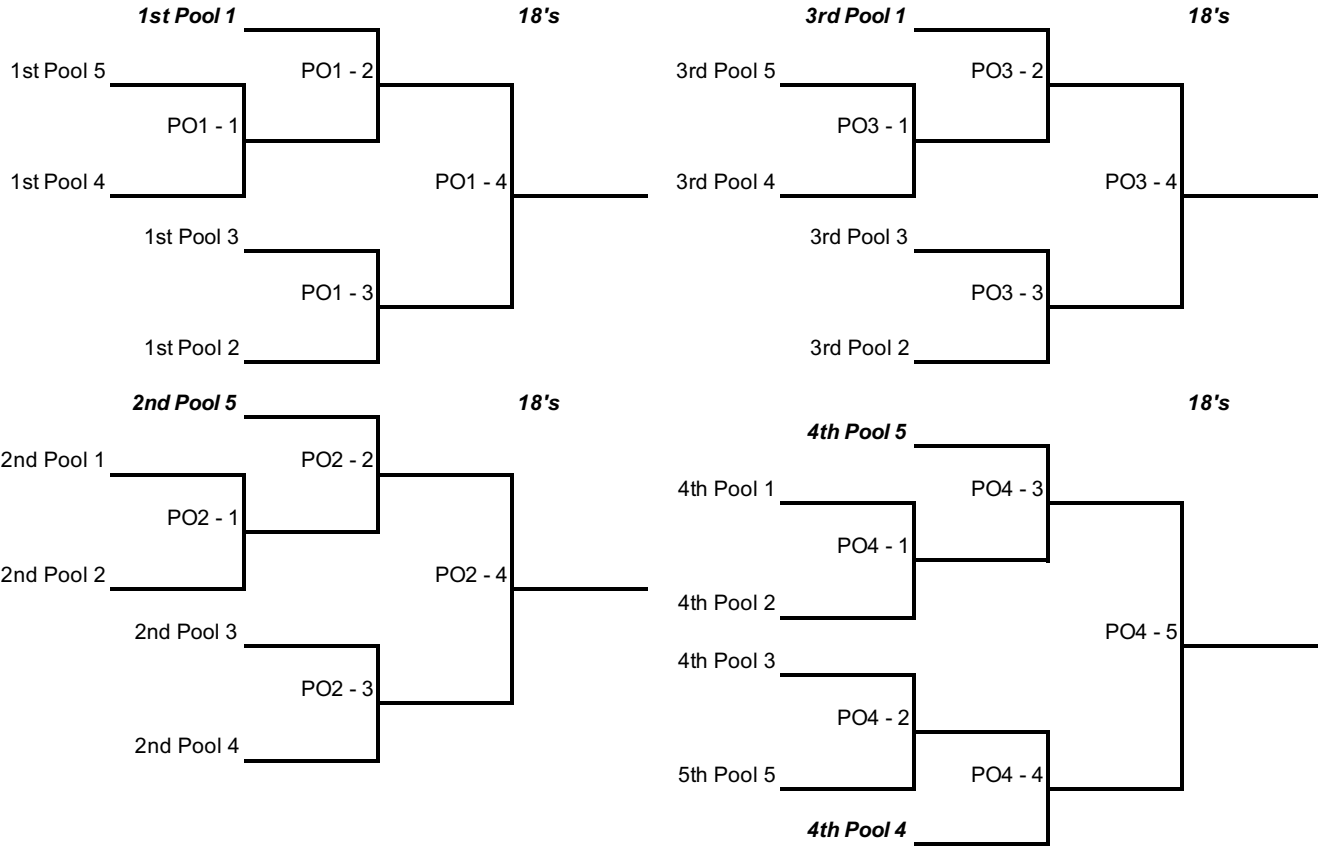

Matches from the 5 team pool are spread out over the courts and in red. The 3 matches that are played on other courts, will be officiated by teams from the 4 team pools that play all matches on that court.

**All pool matches** are 2 sets to 25 points. Pool finish will be determined by set percentage.

**Playoffs:** Best 2 out of 3 sets. First 2 sets start at 4-4 and go to 25 points. Third set, if needed, start at 0-0 to 15 points

**No tie-breaking matches will be played unless all tie-breaking criteria are exhausted.**

Numbers 1 through 3 from each pool go to Powerleague.

These teams will play a single elimination playoff for seeding purposes only (PO1, PO2 & PO3)

Numbers 4 and 5 from each pool will play a 6-team bracket for 1 more spot in the Powerleague (best 2 out of 3 sets).

The four winners of these brackets qualify for the Powerleague

First round officiating teams are in **Bold Italic**